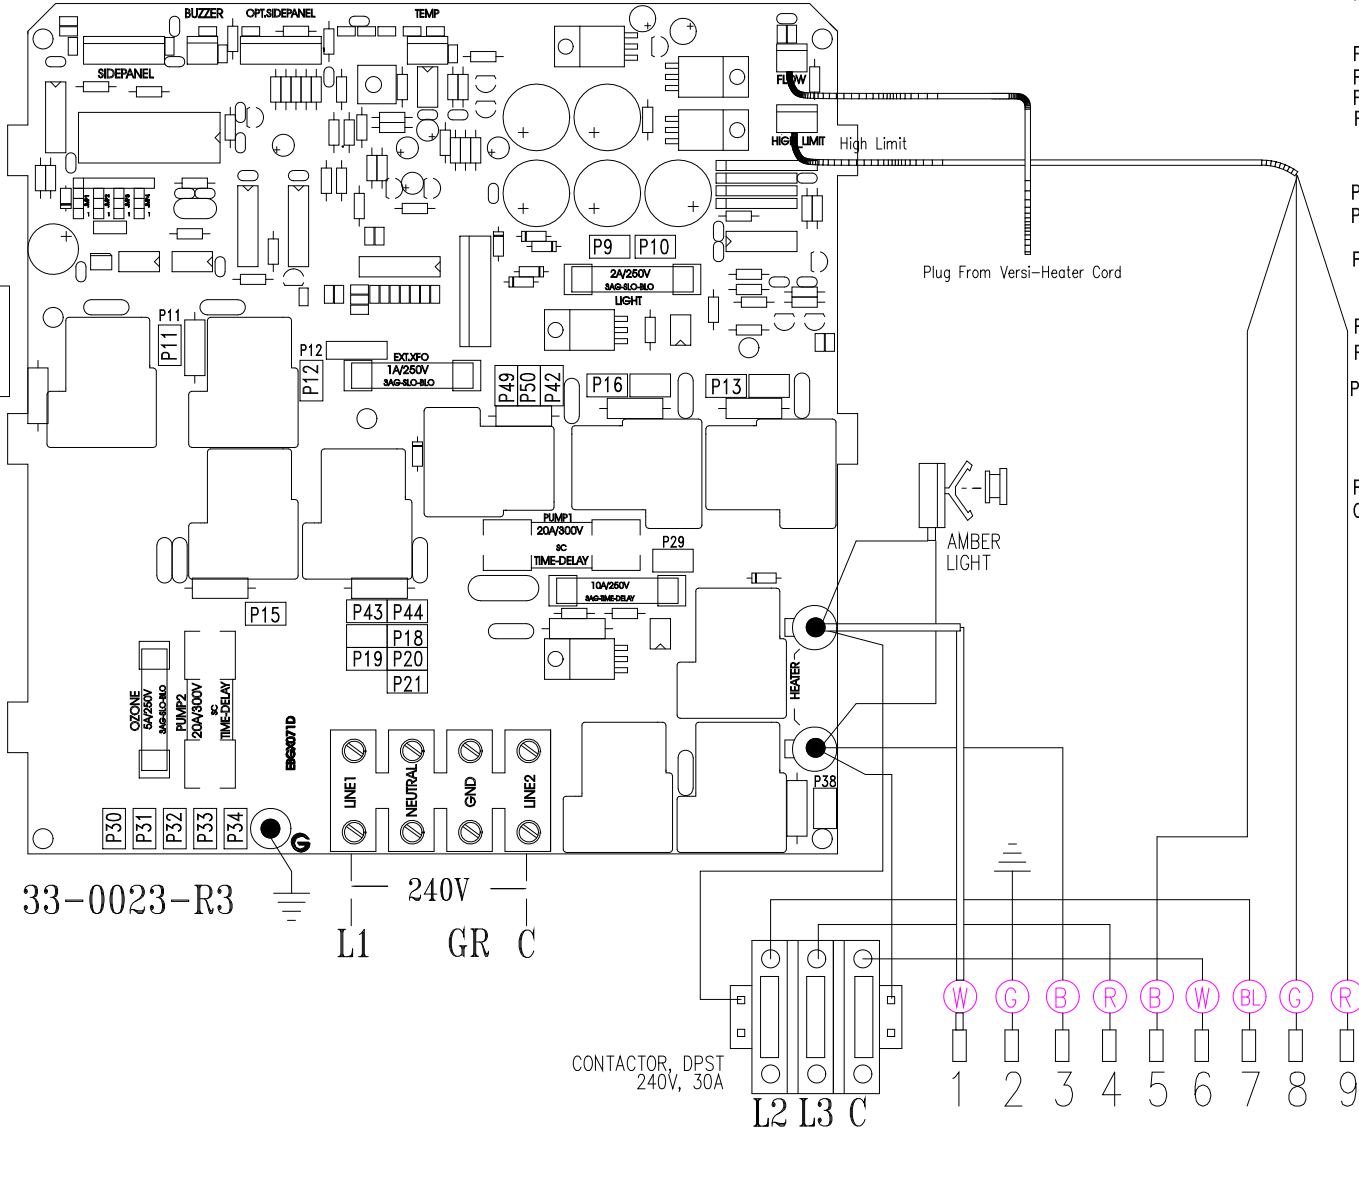

LEGEND	
	- 1/4" QUICK CONNECT
	- 1/4" QUICK CONNECT PIGGYBACK
	- FORK CONNECTOR
	- RING CONNECTOR
	- SOCKET CONNECTOR
	- PIN CONNECTOR

Light Receptacle

(Optional)

MUST USE:

9 PIN FEMALE
MATE 'N' LOC 2
PLUS CONNECTOR
31-0111-9
31-0113-9

HYDRO-QUIP
CORONA, CA (909) 273-7575

Manufacture Notes:

Approved By:

Dwg. No.
H222A0-KPQUY68-54

Drawn
CDV

Rev
5

Wire Color Code

B - Black	G - Green
Br - Brown	Bl - Blue
R - Red	V - Violet
O - Orange	W - White
Y - Yellow	Gr - Gray

SHADED COMPONENTS ARE 240V

Date
7.25.00
Diagram No.
4210