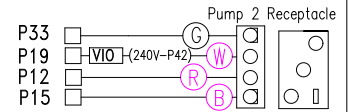

LEGEND	
	- 1/4" QUICK CONNECT
	- 1/4" QUICK CONNECT PIGGYBACK
	- FORK CONNECTOR
	- RING CONNECTOR
	- SOCKET CONNECTOR
	- PIN CONNECTOR

Light Receptacle

(Optional)

MUST USE:

9 PIN FEMALE
MATE 'N' LOC 2
PLUS CONNECTOR
31-0111-9
31-0113-9