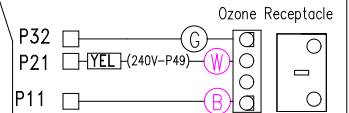

LEGEND	
	- 1/4" QUICK CONNECT
	- 1/4" QUICK CONNECT PIGGYBACK
	- FORK CONNECTOR
	- RING CONNECTOR
	- SOCKET CONNECTOR
	- PIN CONNECTOR

Light Receptacle

(Optional)

MUST USE:

9 PIN FEMALE
MATE 'N' LOC 2
PLUS CONNECTOR
31-0111-9
31-0113-9

HYDRO-QUIP
CORONA, CA (909) 273-7575

Manufacture Notes:

Approved By:

Dwg. No.
H222A0-KPQUY68-54

Drawn
CDV

Rev
5

Wire Color Code

B - Black	G - Green
Br - Brown	Bl - Blue
R - Red	V - Violet
O - Orange	W - White
Y - Yellow	Gr - Gray