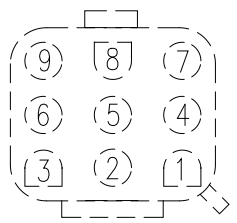

LEGEND	
	- 1/4" QUICK CONNECT
	- 1/4" QUICK CONNECT PIGGYBACK
	- FORK CONNECTOR
	- RING CONNECTOR
	- SOCKET CONNECTOR
	- PIN CONNECTOR

Light Receptacle

(Optional)

MUST USE:

9 PIN FEMALE
MATE 'N' LOC 2
PLUS CONNECTOR
31-0111-9
31-0113-9

HYDRO-QUIP
CORONA, CA (909) 273-7575

Manufacture Notes:

Approved By:

Dwg. No.
H222A0-KPQUY68-54

Drawn
CDV

Rev
5

Wire Color Code

B - Black	G - Green
Br - Brown	Bl - Blue
R - Red	V - Violet
O - Orange	W - White
Y - Yellow	Gr - Gray