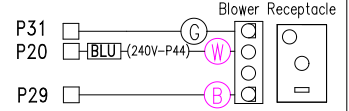

LEGEND	
	- 1/4" QUICK CONNECT
	- 1/4" QUICK CONNECT PIGGYBACK
	- FORK CONNECTOR
	- RING CONNECTOR
	- SOCKET CONNECTOR
	- PIN CONNECTOR

Light Receptacle

(Optional)

MUST USE:

9 PIN FEMALE
MATE 'N' LOC 2
PLUS CONNECTOR
31-0111-9
31-0113-9

HYDRO-QUIP
CORONA, CA (909) 273-7575

Manufacture Notes:

Approved By:

Dwg. No.
H222A0-KPQUY68-54

Drawn
CDV

Rev
5

Wire Color Code

B - Black	G - Green
Br - Brown	Bl - Blue
R - Red	V - Violet
O - Orange	W - White
Y - Yellow	Gr - Gray